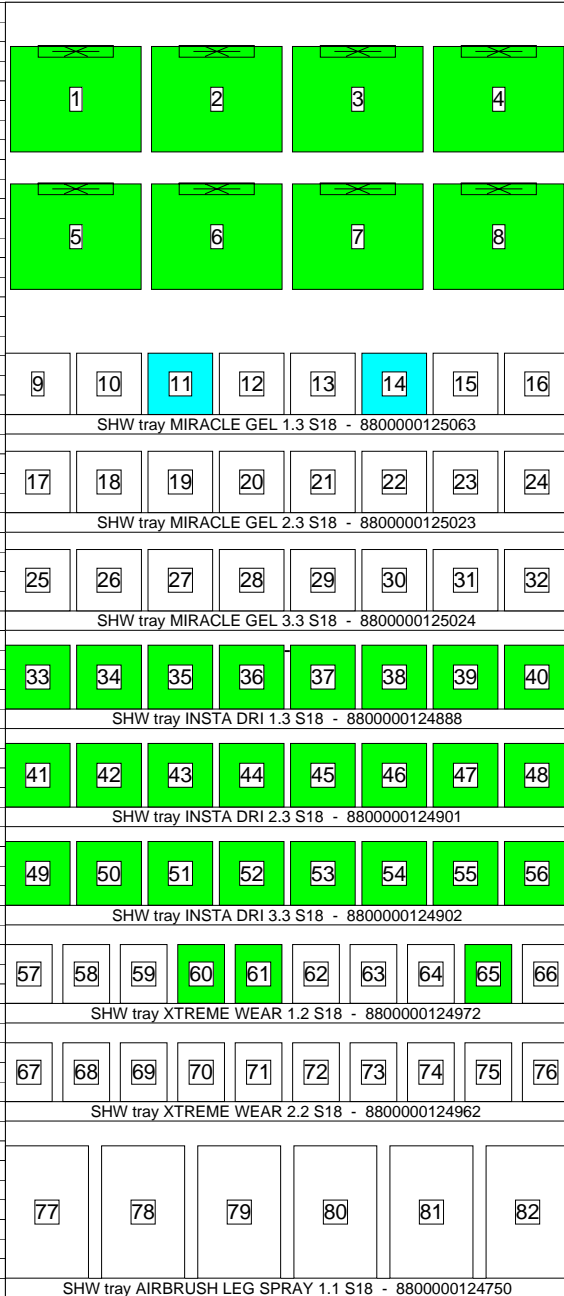

Print Date: 7/17/2017

SH MULT SPR18 MCH WALL 1x66 L&R USA

POSITION REPORT

Wall Strategy & Logistics 7/17/2017

SH MULT SPR18 MCH WALL 1x66 L&R USA Spring 2018

L&R DIST

					Width = 12.00 in; Depth = 0.10 in; Notch = 67	
Loc. ID	Facings	Product ID	UPC	Description	Shade	Plano Code
1	1	30550441000	074170451092	Double Duty Base & Top Coat	Double Duty Base & Top Coat	45109
2	1	30550446000	074170451146	Dries Instantly - Top Coat	Dries Instantly - Top Coat	45114
3	1	30550446000	074170451177	Insta-Dri Anti-Chip Top Coat	Insta-Dri Anti-Chip Top Coat	45117
4	1	30550431000	074170451078	Maximum Growth	Maximum Growth	45107
5	1	30550449000	074170451245	Vitamin E Nail & Cuticle Oil	Vitamin E Nail & Cuticle Oil	45124
6	1	30550450000	074170451290	Instant Cuticle Remover	Instant Cuticle Remover	45129
7	1	30550429000	074170450996	Complete Care 7 in 1	Complete Care 7 in 1	45099
8	1	30550423000	074170450835	Advanced Hard As Nails Nude	Advanced Hard As Nails Nude	45083