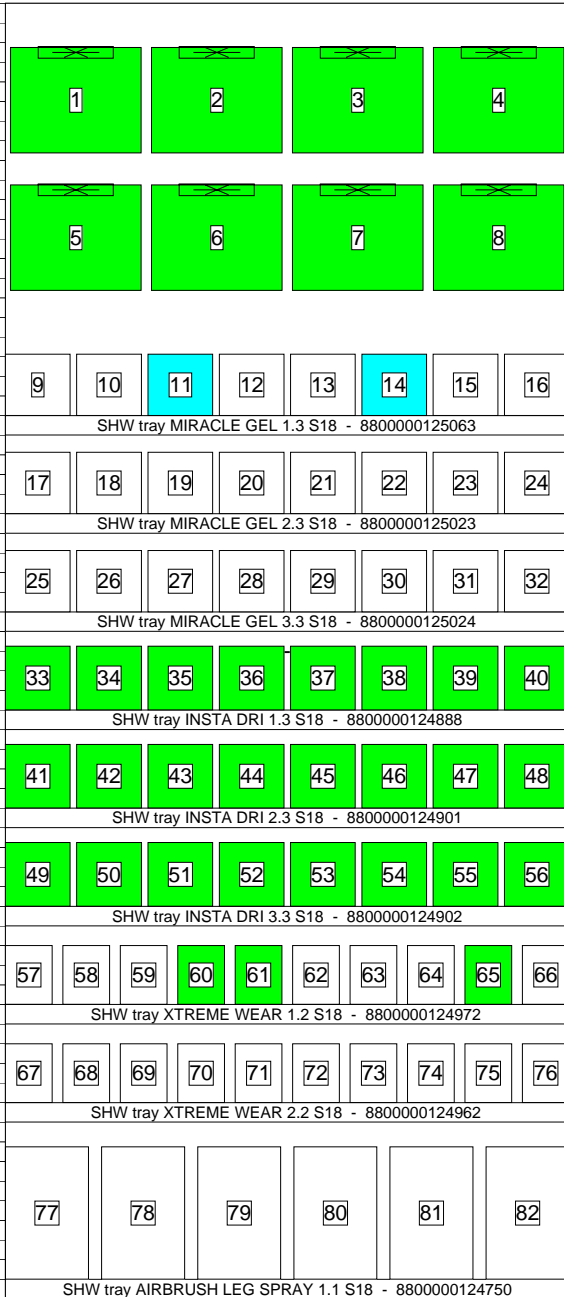

SHW tray XTREME WEAR 1.2 S18 - 8800000124972

					Width = 12.00 in; Depth = 9.75 in; Notch = 16	
--	--	--	--	--	---	--

SH MULT SPR18 MCH WALL 1x66 L&R USA

POSITION REPORT

Wall Strategy & Logistics 7/17/2017